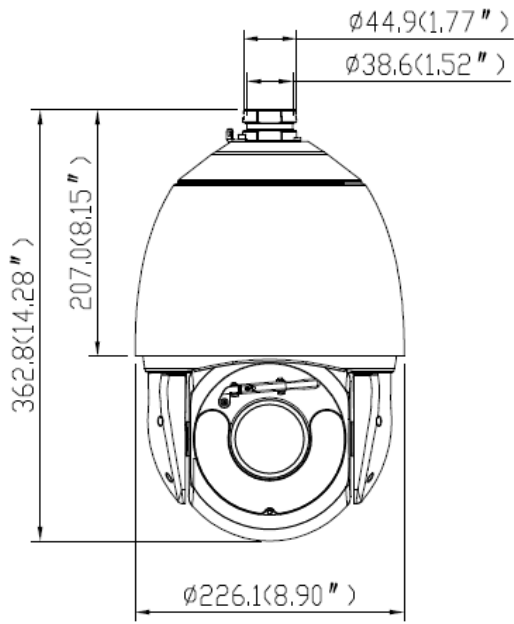

## Key Features

- 1/1.8" 4MP STARVIS™ CMOS
- 37x optical zoom and 16x digital zoom
- Support face, human and vehicle detection and capture
- Support smoke and fire detection as well as smart motion detection
- Auto tracking and perimeter protection based on deep learning
- Intelligent analysis: intrusion, single line crossing, double line crossing, loitering, wrong-way, illegal parking and people counting
- True WDR, 3D DNR, ICR, Defog and EIS
- Smart IR distance up to 400m
- IP66

## Specification

Camera				
Image Sensor	1/1.8" Progressive Scan CMOS			
Max. Resolution	2592(H) × 1520(V)			
Min. illumination	Color: 0.001 Lux @ (F1.5, AGC ON), B/W: 0.0001 Lux @ (F1.5, AGC ON), 0 Lux with IR			
Electronic Shutter	Auto/Manual, 1/5 to 1/20,000s			
Day & Night	Auto (ICR)			
Wiper	Support			
Lens				
Focal Length	6.8 to 251 mm, 37x optical zoom			
Aperture	F1.5 to F4.8			
Angle of View	H: 60.7° to 2.33°, V: 36.8° to 1.38°			
Zoom Speed	Approx. 2.5s			
Iris Control	Auto/Manual			
Focus Control	Auto/Manual/Semi-automatic			
Digital Zoom	16x			
DORI Distance				
Lens	Detect	Observe	Recognize	Identify
Wide	100m (328.1ft)	40m (131.2ft)	20m (65.6ft)	10m (32.8ft)
Tele	4,000m (13,123.4ft)	1,600m (5,249.3ft)	800m (2,624.6ft)	400m (1,312.3ft)
Illuminator				
Illuminator Type	IR			
Illumination Distance	Up to 400m (1,312.3ft)			
Smart Illumination	Support			
PTZ				
Pan/Tilt Range	Pan: 0° to 360° endless, Tilt: -10° to +90°			
Pan Speed	Pan speed: 0.1° to 300°/s, preset speed: 300°/s			
Tilt Speed	Tilt speed: 0.1° to 300°/s, preset speed: 300°/s			
Presets	400			

## Dimensions (mm)