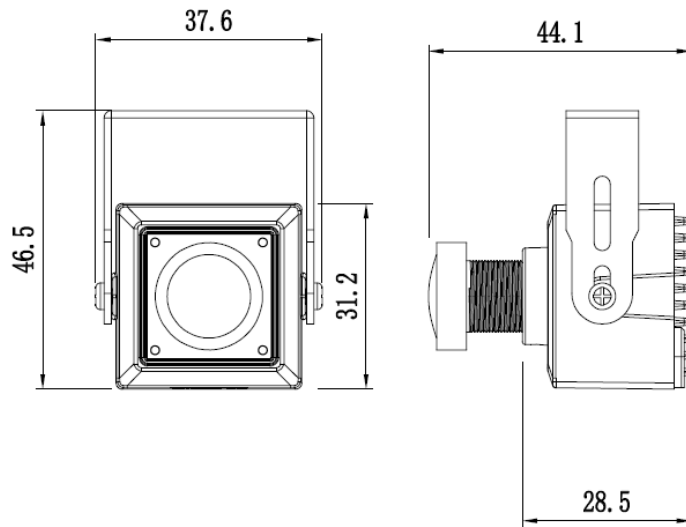

Dimensions (mm)

©2023 Sunell all rights reserved. Design and specifications are subject to change without notice.