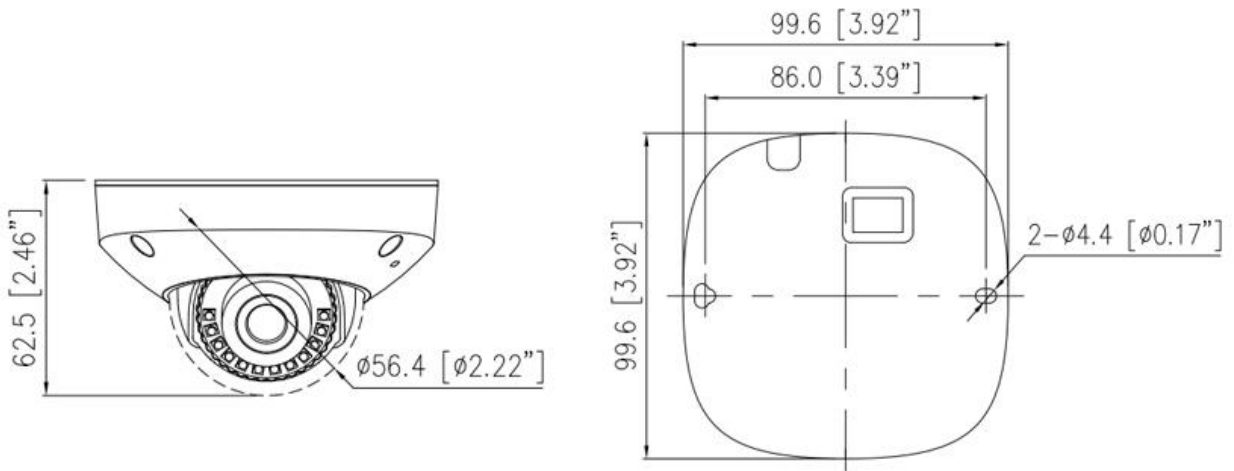

# Specification

Camera				
Image Sensor	1/2.8" Progressive Scan CMOS			
Max. Resolution	4MP, 2592H) × 1520(V)			
Electronic Shutter	Auto/Manual, 1/5 to 1/100,000s			
Min. illumination	Color: 0.005 Lux @ (F1.6, AGC ON) , B/W: 0 Lux with IR			
Day & Night	Auto (ICR)			
Wide Dynamic Range	True WDR			
Angle Adjustment	Pan: ±45°, Tilt: 0° to 72°, Rotation: 0° to 360°			
Lens				
Lens Type	Fixed lens, Fixed focal			
Iris	Fixed Iris			
Focal Length	2.8 mm, 4 mm optional			
Max. Aperture	F2.0 / F1.6			
Field of View (FOV)	2.8 mm: - H: 91.8°, V: 52.3° 4 mm: - H: 79.2°, V: 42.4°			
DORI Distance				
Lens	Detect	Observe	Recognize	Identify
2.8 mm	64 m (210.0 ft)	25.6 m (84.0 ft)	12.8 m (42.0 ft)	6.4 m (21.0 ft)
4 mm	84 m (275.6 ft)	33.6 m (110.2 ft)	16.8 m (55.1 ft)	8.4 m (27.6 ft)
DORI (Detect, Observe, Recognize, and Identify) is a standard system (EN-62676-4) for defining the ability of a person viewing the video to distinguish persons or objects within a covered area. The numbers in this table do not reflect intelligent function distances.				
Illuminator				
Illuminator Type	IR			
Illumination Distance	Up to 30 m (98.4 ft)			
Illumination On/Off Control	Auto/Manual			
IR wavelength	850 nm			
Intelligent Analytics				
Multi-Object Detection	Supports face, human, vehicle detection and capture. Supports multiple frame modes: Full Frame, Four-corner Frame, and Mosaic.			
Intelligent Analysis	Intrusion, Single line crossing, Double line crossing, Loitering, Wrong-way detection, Illegal parking, and Smart motion detection Support alarm triggering by specified target types (human and vehicle)			

## Dimensions (mm)