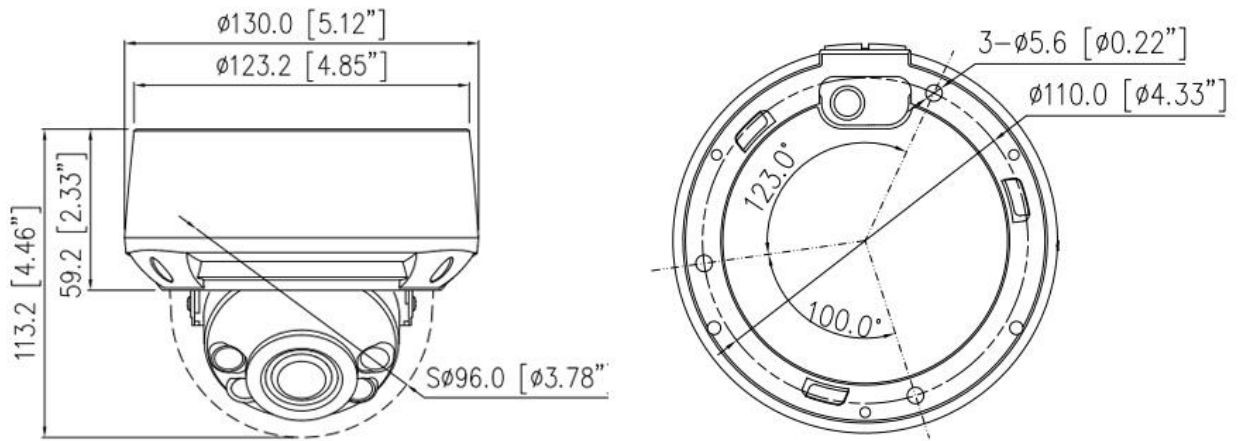

## Key Features

- 1/2.8" STARVIS™ CMOS
- Max. 8MP(3840 × 2160) @25/30 fps resolution
- 2.7 to 13.5 mm motorized lens
- True WDR, 3D DNR, ROI, HLC, BLC, Defog
- Support face, human, vehicle detection and capture
- Intelligent analytics: intrusion, single line crossing, double line crossing, loitering, wrong-way detection, smart motion detection, and people counting
- Smart IR distance up to 40 m
- 1/1 audio input/output, 1/1 alarm input/output
- Built-in micro SD card slot
- IP67, IK10 protection

## Dimensions (mm)