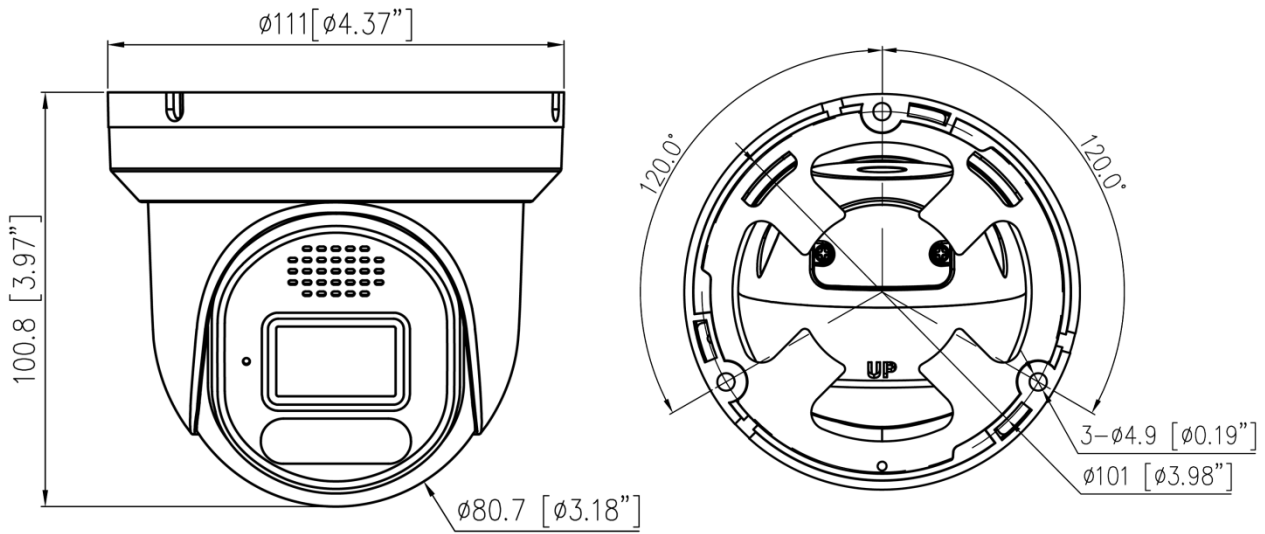

Dimensions (mm)

Accessories

Optional