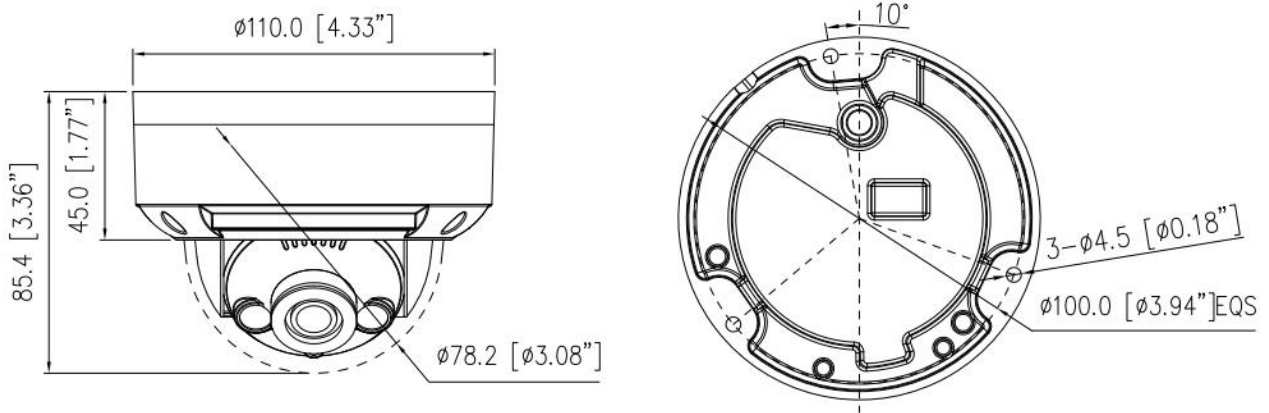

## Specification

Camera				
Image Sensor	1/2.8" Progressive Scan CMOS			
Max. Resolution	8MP, 3840(H) × 2160(V)			
Electronic Shutter	Auto/Manual, 1/5 to 1/20,000 s			
Min. illumination	Color: 0.01 Lux @ (F1.6, AGC ON), B/W: 0 Lux with IR			
Day & Night	IR cut filter			
Wide Dynamic Range	True WDR			
Angle Adjustment	Pan: 0° to 335°, Tilt: 0° to 75°, Rotation: 350°			
Lens				
Lens Type	Fixed lens, Fixed focal			
Iris	Fixed Iris			
Focal Length	2.8 mm, 4 mm optional			
Max. Aperture	F2.0 / F1.6			
Field of View (FOV)	2.8 mm: - H: 103.3°, V: 55.7° 4 mm: - H: 88.0°, V: 44.8°			
DORI Distance				
Lens	Detect	Observe	Recognize	Identify
2.8 mm	88 m (288.7 ft)	35.2 m (115.5 ft)	17.6 m (57.7 ft)	8.8 m (28.9 ft)
4 mm	112 m (367.5 ft)	44.8 m (147 ft)	22.4 m (73.5 ft)	11.2 m (36.7 ft)
DORI (Detect, Observe, Recognize, and Identify) is a standard system (EN-62676-4) for defining the ability of a person viewing the video to distinguish persons or objects within a covered area. The numbers in this table do not reflect intelligent function distances.				
Illuminator				
Illuminator Type	IR			
Illumination Distance	Up to 30 m (98.4 ft)			
Illumination On/Off Control	Auto/Manual			
IR wavelength	850 nm			
Intelligent Analytics				
Multi-Object Detection	Supports face, human, vehicle detection and capture. Supports multiple frame modes: Full Frame, Four-corner Frame, and Mosaic.			
Intelligent Analysis	Intrusion, Single line crossing, Double line crossing, Loitering, Wrong-way detection, and Smart motion detection Support alarm triggering by specified target types (human and vehicle)			

## Dimensions (mm)