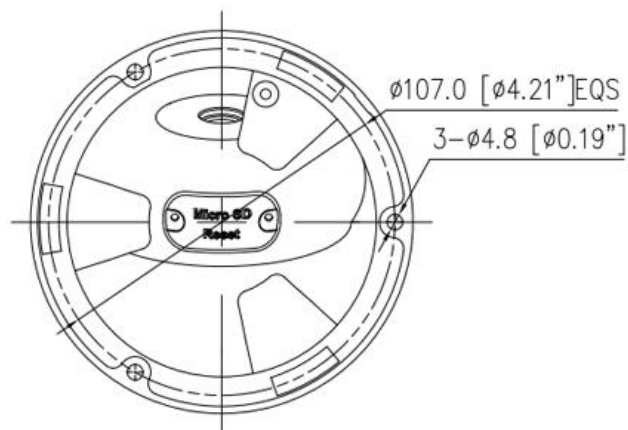

Web Viewer	<IE11, Chrome, Firefox, Microsoft Edge
<b>Interface</b>	
Network Interface	1 Ethernet (10/100 Base-T) RJ-45 Connector
Built-in Microphone	Support
Audio Interface	1ch Input, 1ch Output
Alarm Interface	1ch Input, 1ch Output
SD Card Slot	Built-in, up to 1TB
Reset Button	Support
<b>General</b>	
Language	English, Chinese, Traditional Chinese, Polish, Italian, Portuguese, Spanish, Russian, French, Czech, Hungarian, Japanese, Korean. Default: English
Power Supply	12 VDC (-15% to +25%)/PoE (802.3af)
Power Consumption	Typical: 2.0 W (IR off, 12 VDC) / approx. 2.5 W (PoE) Max: 4.5 W (IR on, 12 VDC) / approx. 5.7 W (PoE)
Operating Temperature	-30°C to 60°C (-22°F to 140°F )
Operating Humidity	Less than 90% RH
Ingress Protection	IP66
Certifications	CE-EMC - EN 55032, EN IEC 61000-6-3, EN IEC 61000-3-2, EN 61000-3-3, EN 55035, EN 50130-4 FCC 47 CFR Part 15 Subpart B
Material	Aluminum alloy body
Dimensions	φ118.2 × 93.9 mm (φ4.65 × 3.7 inch)
Net Weight	0.54 kg (1.19 lb)

## Dimensions (mm)