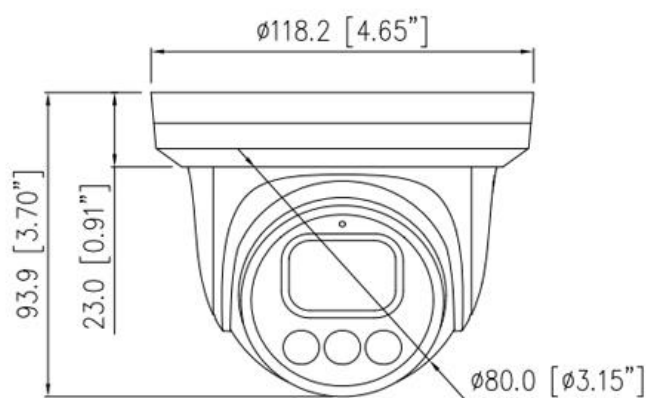

Web Viewer	<IE11, Chrome, Firefox, Microsoft Edge
<b>Interface</b>	
Network Interface	1 Ethernet (10/100 Base-T) RJ-45 Connector
Built-in Microphone	Support
Audio Interface	1ch Input, 1ch Output
Alarm Interface	1ch Input, 1ch Output
SD Card Slot	Built-in, up to 1TB
Reset Button	Support
<b>General</b>	
Language	English, Chinese, Traditional Chinese, Polish, Italian, Portuguese, Spanish, Russian, French, Czech, Hungarian, Japanese, Korean. Default: English
Power Supply	12 VDC (-15% to +25%)/PoE (802.3af)
Power Consumption	Typical: 2.0 W (IR off, 12 VDC) / approx. 2.5 W (PoE) Max: 4.5 W (IR on, 12 VDC) / approx. 5.7 W (PoE)
Operating Temperature	-30°C to 60°C (-22°F to 140°F )
Operating Humidity	Less than 90% RH
Ingress Protection	IP66
Certifications	CE-EMC - EN 55032, EN IEC 61000-6-3, EN IEC 61000-3-2, EN 61000-3-3, EN 55035, EN 50130-4 FCC 47 CFR Part 15 Subpart B
Material	Aluminum alloy body
Dimensions	φ118.2 × 93.9 mm (φ4.65 × 3.7 inch)
Net Weight	0.54 kg (1.19 lb)

## Dimensions (mm)