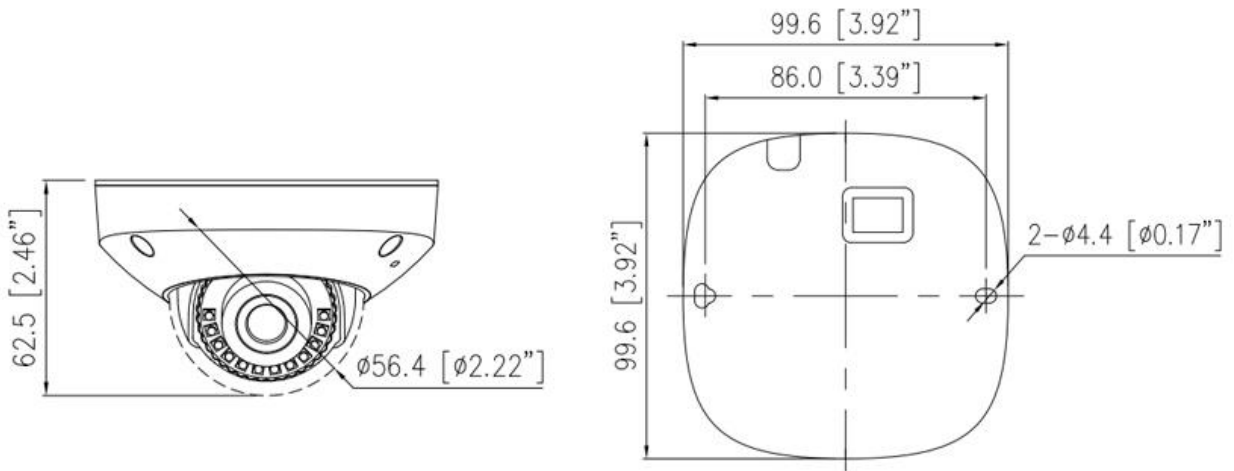

## Specification

Camera				
Image Sensor	1/2.8" Progressive Scan CMOS			
Max. Resolution	5MP, 2592H) × 1944(V)			
Electronic Shutter	Auto/Manual, 1/5 to 1/100,000s			
Min. illumination	Color: 0.005 Lux @ (F1.6, AGC ON) , B/W: 0 Lux with IR			
Day & Night	Auto (ICR)			
Wide Dynamic Range	True WDR			
Angle Adjustment	Pan: ±45°, Tilt: 0° to 72°, Rotation: 0° to 360°			
Lens				
Lens Type	Fixed lens, Fixed focal			
Iris	Fixed Iris			
Focal Length	2.8 mm, 4 mm optional			
Max. Aperture	F2.0 / F1.6			
Field of View (FOV)	2.8 mm: - H: 93.9°, V: 68.7° 4 mm: - H: 80.6°, V: 57°			
DORI Distance				
Lens	Detect	Observe	Recognize	Identify
2.8 mm	68 m (223.1 ft)	27.2 m (89.2 ft)	13.6 m (44.6 ft)	6.8 m (22.3 ft)
4 mm	88 m (288.7 ft)	35.2 m (115.5 ft)	17.6 m (57.7 ft)	8.8 m (28.9 ft)
DORI (Detect, Observe, Recognize, and Identify) is a standard system (EN-62676-4) for defining the ability of a person viewing the video to distinguish persons or objects within a covered area. The numbers in this table do not reflect intelligent function distances.				
Illuminator				
Illuminator Type	IR			
Illumination Distance	Up to 30 m (98.4 ft)			
Illumination On/Off Control	Auto/Manual			
IR wavelength	850 nm			
Intelligent Analytics				
Multi-Object Detection	Supports face, human, vehicle detection and capture. Supports multiple frame modes: Full Frame, Four-corner Frame, and Mosaic.			
Intelligent Analysis	Intrusion, Single line crossing, Double line crossing, Loitering, Wrong-way detection, Illegal parking, and Smart motion detection Support alarm triggering by specified target types (human and vehicle)			

## Dimensions (mm)