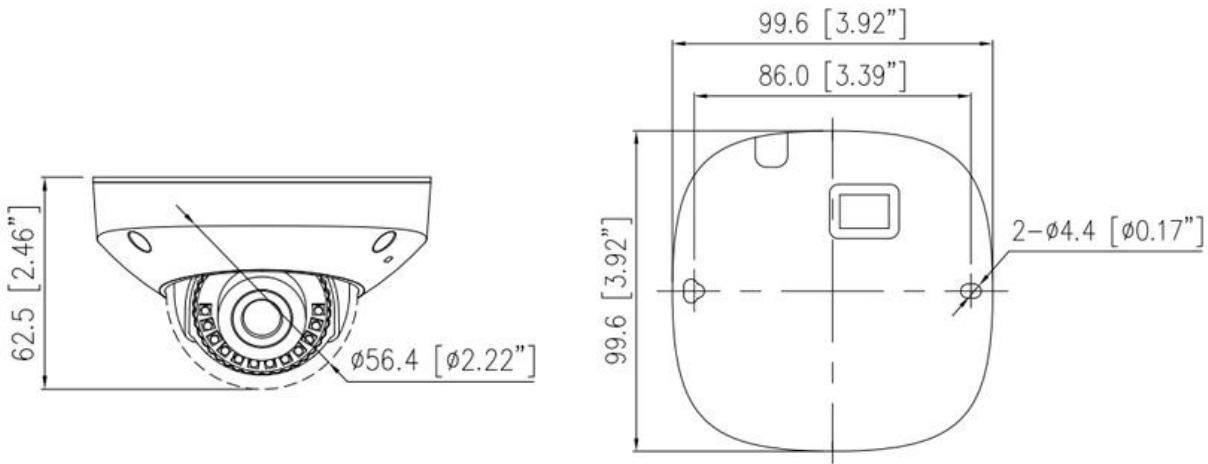

## Specification

Camera				
Image Sensor	1/2.8" Progressive Scan CMOS			
Max. Resolution	8MP, 3840(H) × 2160(V)			
Electronic Shutter	Auto/Manual, 1/5 to 1/20,000 s			
Min. illumination	Color: 0.01 Lux @ (F1.6, AGC ON), B/W: 0 Lux with IR			
Day & Night	IR cut filter			
Wide Dynamic Range	True WDR			
Angle Adjustment	Pan: ±45°, Tilt: 0° to 72°, Rotation: 0° to 360°			
Lens				
Lens Type	Fixed lens, Fixed focal			
Iris	Fixed Iris			
Focal Length	2.8 mm, 4 mm optional			
Max. Aperture	F2.0 / F1.6			
Field of View (FOV)	2.8 mm: - H: 103.3°, V: 55.7° 4 mm: - H: 88.0°, V: 44.8°			
DORI Distance				
Lens	Detect	Observe	Recognize	Identify
2.8 mm	88 m (288.7 ft)	35.2 m (115.5 ft)	17.6 m (57.7 ft)	8.8 m (28.9 ft)
4 mm	112 m (367.5 ft)	44.8 m (147 ft)	22.4 m (73.5 ft)	11.2 m (36.7 ft)
DORI (Detect, Observe, Recognize, and Identify) is a standard system (EN-62676-4) for defining the ability of a person viewing the video to distinguish persons or objects within a covered area. The numbers in this table do not reflect intelligent function distances.				
Illuminator				
Illuminator Type	IR			
Illumination Distance	Up to 15 m (49.2 ft)			
Illumination On/Off Control	Auto/Manual			
IR wavelength	850 nm			
Intelligent Analytics				
Multi-Object Detection	Supports face, human, vehicle detection and capture. Supports multiple frame modes: Full Frame, Four-corner Frame, and Mosaic.			
Intelligent Analysis	Intrusion, Single line crossing, Double line crossing, Loitering, Wrong-way detection, and Smart motion detection Support alarm triggering by specified target types (human and vehicle)			

## Dimensions (mm)