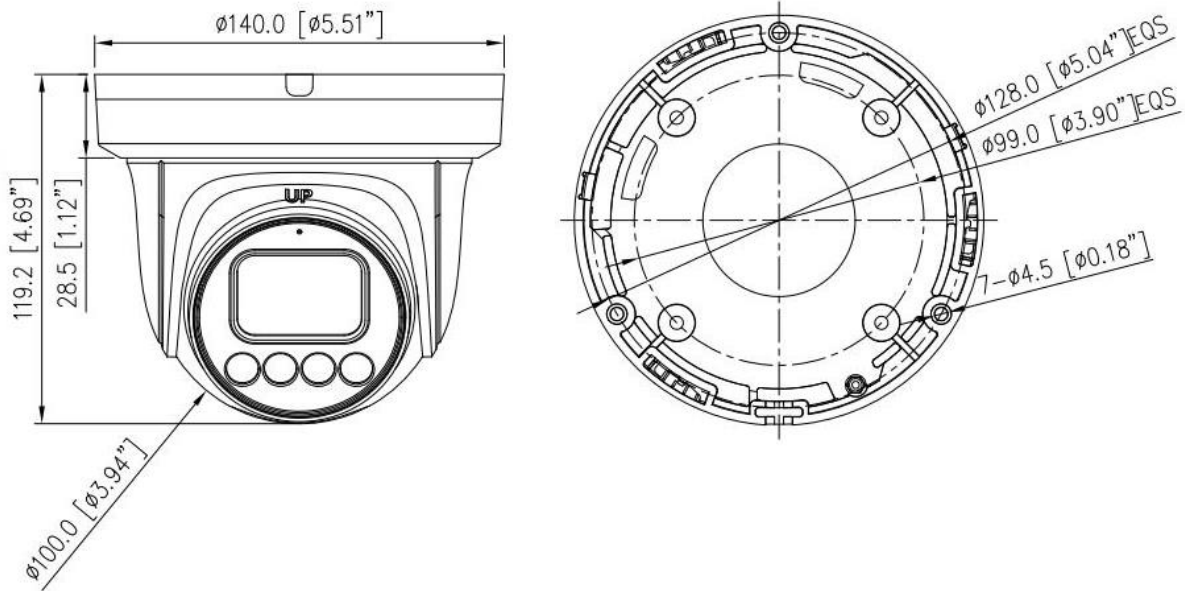

Web Viewer	<IE11, Chrome, Firefox, Microsoft Edge
<b>Interface</b>	
Network Interface	1 Ethernet (10/100 Base-T) RJ-45 Connector
Built-in Microphone	Support
Audio Interface	1ch Input, 1ch Output
Alarm Interface	1ch Input, 1ch Output
SD Card Slot	Built-in, up to 256GB
Reset Button	Support
<b>General</b>	
Language	English, Chinese, Traditional Chinese, Polish, Italian, Portuguese, Spanish, Russian, French, Czech, Hungarian, Japanese, Korean. Default: English
Power Supply	12 VDC (-15% to +25%)/PoE (802.3af)
Power Consumption	Basic: Max 3.4 W (without light), Max. (Focus + WDR + Light on): 9 W
Operating Temperature	-40°C to 55°C (-40°F to 131°F )
Operating Humidity	Less than 90% RH
Ingress Protection	IP66
Certifications	CE-EMC - EN 55032, EN IEC 61000-6-3, EN IEC 61000-3-2, EN 61000-3-3, EN 55035, EN 50130-4 FCC 47 CFR Part 15 Subpart B
Material	Aluminum alloy body, Decoration ring: plastic
Dimensions	φ140 × 119.2 mm (5.51 × 4.69 inch)
Net Weight	0.9 kg (1.98 lb)

## Dimensions (mm)