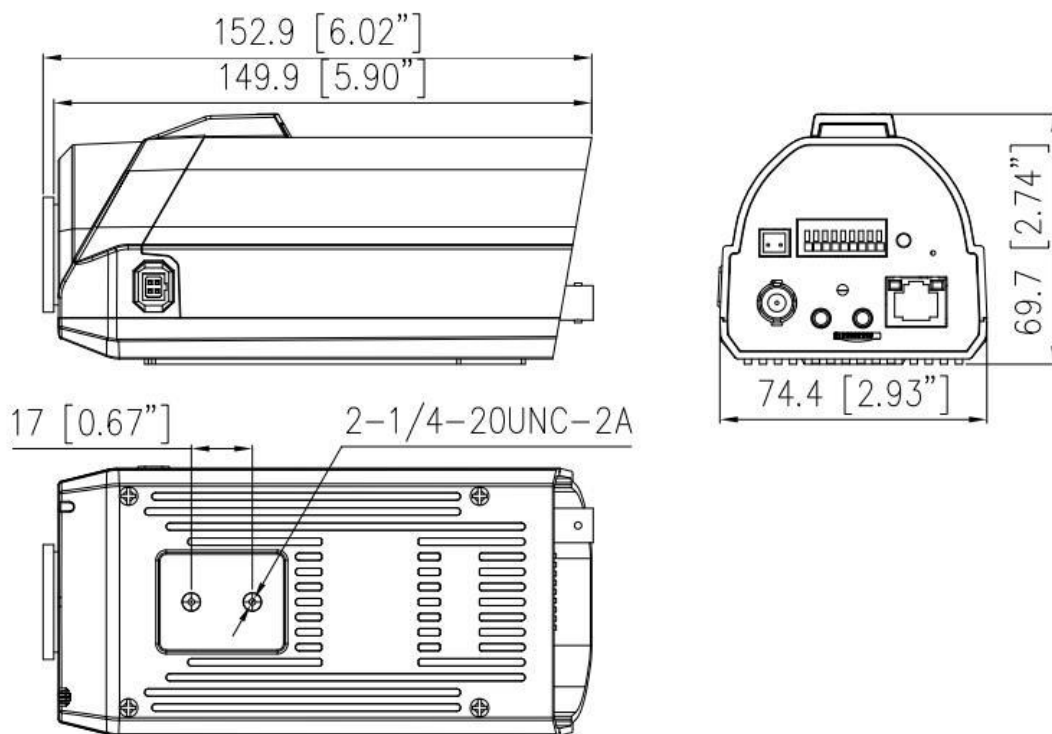

White Balance	Auto, Tungsten, Fluorescent, Daylight, Shadow, Manual
Day/Night Setting	Auto, Day, Night, Timer
Noise Reduction	2D/3D DNR
Image Enhancement	HLC, BLC, Defog, WDR
Privacy Masking	4 areas
<b>Event</b>	
Alarm Triggers	IVS, Motion detection, Alarm input, Network alarm, Disk alarm, Day/Night switch alarm, Abnormal sound detection
Event Actions	Alarm record, Alarm output, FTP upload, SMTP upload, Audible alarm output
<b>Network</b>	
Protocols	IPv4/IPv6, HTTP/HTTPS, DNS, DDNS, DHCP, PPPoE, RTSP/ RTCP/RTP, TCP/UDP, NTP, ARP, UPnP, FTP, SMTP, QoS, ICMP, IGMP, SMTP, 802.1x, SNMP, Multicast
Interoperability	ONVIF (Profile S/T/G/M), SDK, CGI
Max Concurrent Streams	10 channels
User/Host Level	32+ users, 3 user levels: Administrator, Operator, Media user
Security	IP address filter, HTTPS, Illegal login lock, IEEE 802.1x
Web Viewer	<IE11, Chrome, Firefox, Microsoft Edge
<b>Interface</b>	
Network Interface	1 RJ45 10 M/100 M self-adaptive Ethernet port
Built-in Microphone	Support
Audio Interface	1ch input (line in), 1ch output (line out)
Alarm Interface	1ch input, 1ch output
I/O Interface	1ch input, 1ch output
RS-485	1 RS-485
BNC Interface	1ch (CVBS output)
SD Card Slot	Built-in, up to 1 TB
Reset Button	Support
<b>General</b>	
Language	English, Chinese, Traditional Chinese, Polish, Italian, Portuguese, Spanish, Russian, French, Czech, Hungarian, Japanese, Korean. Default: English
Power Supply	12 VDC / 24 VAC (-10% to +25%) / PoE (802.3af)
Power Consumption	Typical: 4 W (12 VDC) / approx. 5.3 W (PoE) Max (Focusing): 6.4 W (12 VDC) / approx. 8.2 W (PoE)
Operating Temperature	-30°C to 60°C (-22°F to 140°F )
Operating Humidity	Less than 90% RH
Ingress Protection	N/A
Certifications	CE-EMC - EN 55032, EN IEC 61000-6-4, EN IEC 61000-3-2, EN 61000-3-3, EN 55035, EN 50130-4 FCC 47 CFR Part 15 Subpart B
Material	Aluminum alloy
Dimensions	152.9 × 74.4 × 69.7 mm (6.02 × 2.93 × 2.74 inch)
Net Weight	0.4 kg (0.88 lb)

## Dimensions (mm)