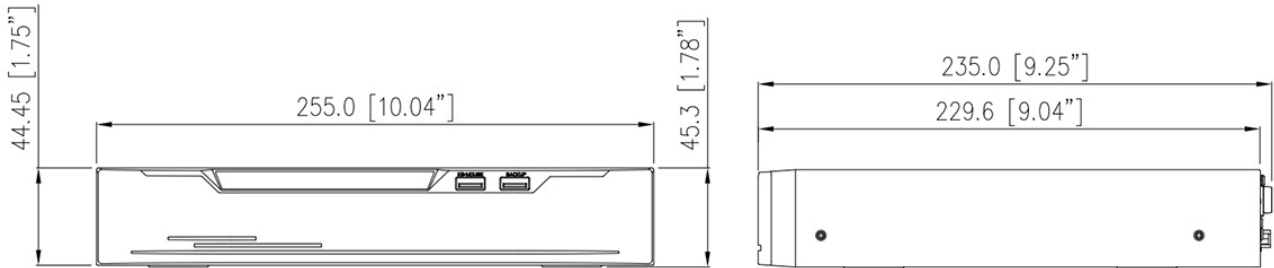

SN-NVR3704E1-P4

4CH 1HDD 4CH PoE 4K NVR

Key Features

- Up to 4-ch IP cameras access
- Up to 40 Mbps incoming/outgoing bandwidth
- Up to 1-ch @ 8MP/4-ch @ 1080P decoding capacity
- 1 SATA hard disk up to 8TB
- Plug & Play with 4 PoE interface
- Support 1 HDMI and 1 VGA interface, maximum resolution of HDMI is 4K

Remote Users	Up to 8 users
P2P	P2P, Web NAT
Interoperability	ONVIF, SDK, CGI
Security	IP Address Filtering, User Access Log, IEEE 802.1X, TLS, Signed Firmware
Storage	
HDD	1 SATA interface
Capacity	Up to 8 TB per disk
ANR	Supported
Interface	
Network Interface	1 × RJ-45, 10/100 Mbps self-adaptive Ethernet ports
PoE Interface	4 ports, 10/100Mbps, 802.3af, max 24 W
HDMI	1
VGA	1
Audio Interface	1 output
USB Interface	Front panel: 2 × USB 2.0, Rear panel: 1 × USB 2.0
General	
Power Supply	48 VDC/1.25A
Power Consumption	< 15 W (without HDD, PoE disabled)
Operating Conditions	-10 °C to 50 °C (14 °F to 122 °F)
Operating Humidity	Less than 90% RH
Certifications	CE/FCC
Dimensions	255 × 235.0 × 45.3 mm (10.04 × 9.25 × 1.78 inch)
Net Weight	0.9 kg (1.98 lb) without HDD

Dimensions (mm)

Rear Panel