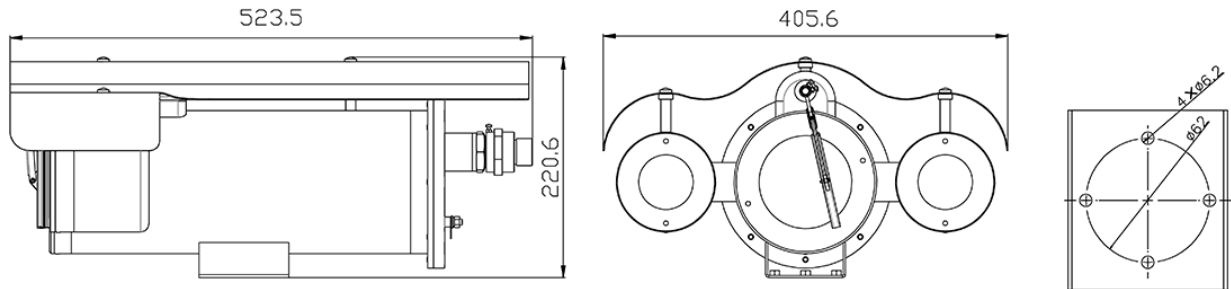

Dimensions (mm)

Accessories

Optional: