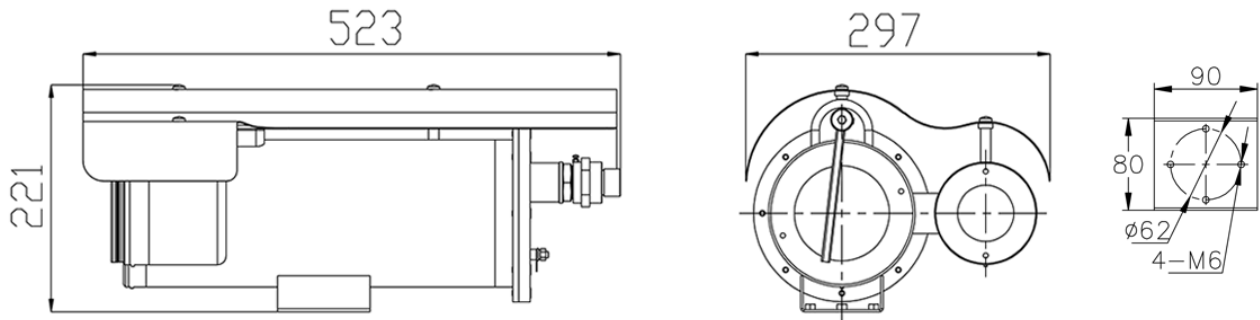

Dimensions (mm)

Accessories

Optional: