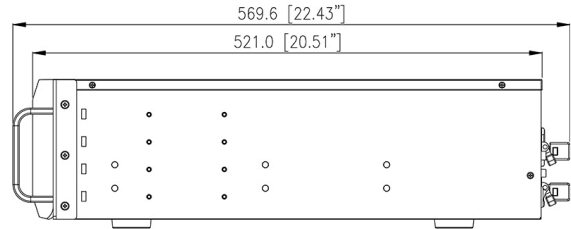

## Specifications

Video & Audio	
IP Camera Input	128 Channel
HDMI Output	HDMI 1: 7680 × 4320, 3840 × 2160, 1920 × 1080, 1280 × 1024, 1024 × 768 HDMI 2: 3840 × 2160, 1920 × 1080, 1280 × 1024, 1024 × 768 HDMI 3: 3840 × 2160, 1920 × 1080, 1280 × 1024, 1024 × 768 HDMI 4: 3840 × 2160, 1920 × 1080, 1280 × 1024, 1024 × 768
VGA Output	1920 × 1080, 1280 × 1024, 1024 × 768
Different Source Output	Up to 4 channels
Multi-screen Display	HDMI 1: 1 / 4 / 8 / 9 / 16 / 32 / 36 / 64 HDMI 2: 1 / 4 / 8 / 9 / 16 HDMI 3: 1 / 4 / 8 / 9 / 16 HDMI 4 / VGA: 1 / 4 / 8 / 9 / 16
Decoding Capacity	Up to 48ch @ 1080P
IVS	
Intelligent Analysis (By NVR)	<ul style="list-style-type: none"> <li>- Real-time face capture with stranger alarm and similarity comparison</li> <li>- Real-time human, vehicle, and non-motor vehicle image capture and display</li> <li>- Real-time license plate recognition with plate result display</li> <li>- Up to 4-ch intrusion detection with human/vehicle classification</li> </ul>
Intelligent Analysis (By Camera)	Intrusion, smart motion, single line crossing, double line crossing, object left, object removed, signal bad loitering, multi-loitering, abnormal speed, wrong way, illegal parking, people counting, fence, enter area, leave area, smoking detection, smoke and flame detection, fire spot detection, etc.
Trigger Event Actions	Buzzer, Push message to APP, Full screen, Email, FTP, PTZ, Speaker, Alarm out, Camera alarm out, Event recording
Smart Search	Supported
Recording	
Recording Resolution	12MP, 8MP, 6MP, 5MP, 4MP, 3MP, 1080P, 720P, D1 etc.
Recording Mode	Manual, Schedule (Regular, Continuous), Event
Dual Stream	Supported
Audio Compression	G.711A, G.711U, PCM
Playback & Backup	
Synchronous Playback	16/9/4/1
Search Mode	Time /Date, Alarm, Picture grid, Event
Playback Control	Play, pause, FF/REW, slow, digital zoom
Backup Mode	USB Device, Network, eSATA, NAS
Event	
General Event	Motion Detection, Video Loss, Alarm in, Abnormal alarm, Alarm out

## Dimensions (mm)