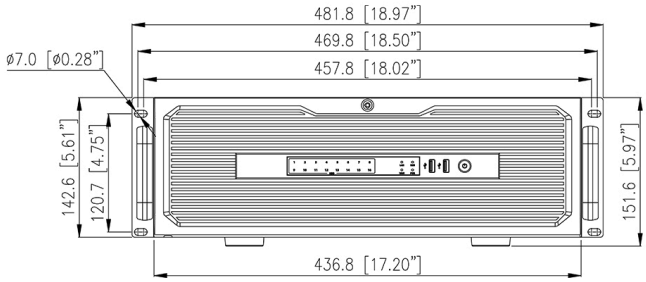

## Specifications

Video & Audio	
IP Camera Input	128 Channel
HDMI Output	HDMI 1: 7680 × 4320, 3840 × 2160, 1920 × 1080, 1280 × 1024, 1024 × 768 HDMI 2: 3840 × 2160, 1920 × 1080, 1280 × 1024, 1024 × 768 HDMI 3: 3840 × 2160, 1920 × 1080, 1280 × 1024, 1024 × 768 HDMI 4: 3840 × 2160, 1920 × 1080, 1280 × 1024, 1024 × 768
VGA Output	1920 × 1080, 1280 × 1024, 1024 × 768
Different Source Output	Up to 4 channels
Multi-screen Display	HDMI 1: 1 / 4 / 8 / 9 / 16 / 32 / 36 / 64 HDMI 2: 1 / 4 / 8 / 9 / 16 HDMI 3: 1 / 4 / 8 / 9 / 16 HDMI 4 / VGA: 1 / 4 / 8 / 9 / 16
Decoding Capacity	Up to 48ch @ 1080P
IVS	
Intelligent Analysis (By NVR)	<ul style="list-style-type: none"> <li>- Real-time face capture with stranger alarm and similarity comparison</li> <li>- Real-time human, vehicle, and non-motor vehicle image capture and display</li> <li>- Real-time license plate recognition with plate result display</li> <li>- Up to 4-ch intrusion detection with human/vehicle classification</li> </ul>
Intelligent Analysis (By Camera)	Intrusion, smart motion, single line crossing, double line crossing, object left, object removed, signal bad loitering, multi-loitering, abnormal speed, wrong way, illegal parking, people counting, fence, enter area, leave area, smoking detection, smoke and flame detection, fire spot detection, etc.
Trigger Event Actions	Buzzer, Push message to APP, Full screen, Email, FTP, PTZ, Speaker, Alarm out, Camera alarm out, Event recording
Smart Search	Supported
Recording	
Recording Resolution	12MP, 8MP, 6MP, 5MP, 4MP, 3MP, 1080P, 720P, D1 etc.
Recording Mode	Manual, Schedule (Regular, Continuous), Event
Dual Stream	Supported
Audio Compression	G.711A, G.711U, PCM
Playback & Backup	
Synchronous Playback	16/9/4/1
Search Mode	Time /Date, Alarm, Picture grid, Event
Playback Control	Play, pause, FF/REW, slow, digital zoom
Backup Mode	USB Device, Network, eSATA, NAS
Event	
General Event	Motion Detection, Video Loss, Alarm in, Abnormal alarm, Alarm out

## Dimensions (mm)