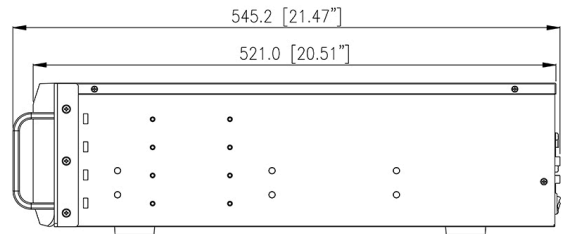

## Specifications

Video & Audio	
IP Camera Input	64 Channel
HDMI Output	HDMI 1: 7680 × 4320, 3840 × 2160, 1920 × 1080, 1280 × 1024, 1024 × 768 HDMI 2: 3840 × 2160, 1920 × 1080, 1280 × 1024, 1024 × 768 HDMI 3: 3840 × 2160, 1920 × 1080, 1280 × 1024, 1024 × 768 HDMI 4: 3840 × 2160, 1920 × 1080, 1280 × 1024, 1024 × 768
VGA Output	1920 × 1080, 1280 × 1024, 1024 × 768
Different Source Output	Up to 4 channels
Multi-screen Display	HDMI 1: 1 / 4 / 8 / 9 / 16 / 32 / 36 / 64 HDMI 2: 1 / 4 / 8 / 9 / 16 HDMI 3: 1 / 4 / 8 / 9 / 16 HDMI 4 / VGA: 1 / 4 / 8 / 9 / 16
Decoding Capacity	Up to 48ch @ 1080P
IVS	
Intelligent Analysis (By NVR)	<ul style="list-style-type: none"> <li>- Real-time face capture with stranger alarm and similarity comparison</li> <li>- Real-time human, vehicle, and non-motor vehicle image capture and display</li> <li>- Real-time license plate recognition with plate result display</li> <li>- Up to 4-ch intrusion detection with human/vehicle classification</li> </ul>
Intelligent Analysis (By Camera)	Intrusion, smart motion, single line crossing, double line crossing, object left, object removed, signal bad loitering, multi-loitering, abnormal speed, wrong way, illegal parking, people counting, fence, enter area, leave area, smoking detection, smoke and flame detection, fire spot detection, etc.
Trigger Event Actions	Buzzer, Push message to APP, Full screen, Email, FTP, PTZ, Speaker, Alarm out, Camera alarm out, Event recording
Smart Search	Supported
Recording	
Recording Resolution	12MP, 8MP, 6MP, 5MP, 4MP, 3MP, 1080P, 720P, D1 etc.
Recording Mode	Manual, Schedule (Regular, Continuous), Event
Dual Stream	Supported
Audio Compression	G.711A, G.711U, PCM
Playback & Backup	
Synchronous Playback	16/9/4/1
Search Mode	Time /Date, Alarm, Picture grid, Event
Playback Control	Play, pause, FF/REW, slow, digital zoom
Backup Mode	USB Device, Network, eSATA, NAS
Event	
General Event	Motion Detection, Video Loss, Alarm in, Abnormal alarm, Alarm out

## Dimensions (mm)