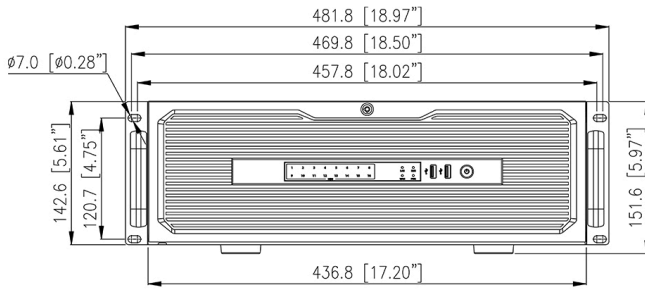

## Specifications

Video & Audio	
IP Camera Input	64 Channel
HDMI Output	HDMI 1: 7680 × 4320, 3840 × 2160, 1920 × 1080, 1280 × 1024, 1024 × 768 HDMI 2: 3840 × 2160, 1920 × 1080, 1280 × 1024, 1024 × 768 HDMI 3: 3840 × 2160, 1920 × 1080, 1280 × 1024, 1024 × 768 HDMI 4: 3840 × 2160, 1920 × 1080, 1280 × 1024, 1024 × 768
VGA Output	1920 × 1080, 1280 × 1024, 1024 × 768
Different Source Output	Up to 4 channels
Multi-screen Display	HDMI 1: 1 / 4 / 8 / 9 / 16 / 32 / 36 / 64 HDMI 2: 1 / 4 / 8 / 9 / 16 HDMI 3: 1 / 4 / 8 / 9 / 16 HDMI 4 / VGA: 1 / 4 / 8 / 9 / 16
Decoding Capacity	Up to 48ch @ 1080P
IVS	
Intelligent Analysis (By NVR)	<ul style="list-style-type: none"> <li>- Real-time face capture with stranger alarm and similarity comparison</li> <li>- Real-time human, vehicle, and non-motor vehicle image capture and display</li> <li>- Real-time license plate recognition with plate result display</li> <li>- Up to 4-ch intrusion detection with human/vehicle classification</li> </ul>
Intelligent Analysis (By Camera)	Intrusion, smart motion, single line crossing, double line crossing, object left, object removed, signal bad loitering, multi-loitering, abnormal speed, wrong way, illegal parking, people counting, fence, enter area, leave area, smoking detection, smoke and flame detection, fire spot detection, etc.
Trigger Event Actions	Buzzer, Push message to APP, Full screen, Email, FTP, PTZ, Speaker, Alarm out, Camera alarm out, Event recording
Smart Search	Supported
Recording	
Recording Resolution	12MP, 8MP, 6MP, 5MP, 4MP, 3MP, 1080P, 720P, D1 etc.
Recording Mode	Manual, Schedule (Regular, Continuous), Event
Dual Stream	Supported
Audio Compression	G.711A, G.711U, PCM
Playback & Backup	
Synchronous Playback	16/9/4/1
Search Mode	Time /Date, Alarm, Picture grid, Event
Playback Control	Play, pause, FF/REW, slow, digital zoom
Backup Mode	USB Device, Network, eSATA, NAS
Event	
General Event	Motion Detection, Video Loss, Alarm in, Abnormal alarm, Alarm out

## Dimensions (mm)