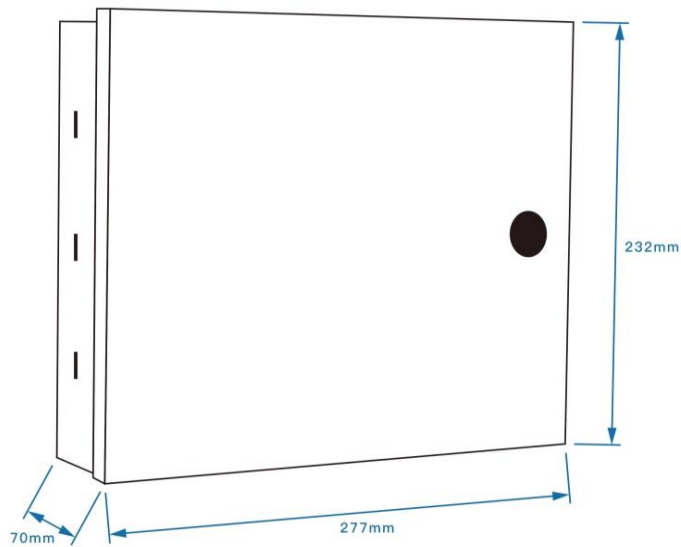

SN-AC1104A

Access Controller

Key Features

- 4-door access control
- TCP/IP network connectivity
- Card capacity: up to 42,000 users
- Event log capacity: up to 200,000 records
- Flexible Wiegand interface (W26, W34, W66 compatibility)

Specifications

Communication	
Wiegand	Wiegand 26 / 34 / 66
Wiegand Transmission Distance	Up to 100 m (328 ft), recommended ≤ 80 m (262 ft)
Network Protocol	TCP/IP
Ethernet Transmission Distance	Up to 100 m (328 ft), recommended ≤ 80 m (262 ft)
Storage	
Card Capacity	Up to 42,000 cards (expandable)
Event Log Capacity	Up to 200,000 records (expandable)
Interface	
Network Interface	1 × RJ-45, 10/100Base-T Ethernet, auto-negotiation
Door Control	4 doors
Card Reader Interface	8 × Wiegand
Exit Button Input	4
Door Sensor Input	4
Relay Output	4
General	
Power Supply	100–240 VAC
Output Voltage	12 VDC
Power Consumption	Standby ≤ 6 W; Operating ≤ 36 W
Operating Temperature	-20°C to 60°C (-4°F to 140 °F)
Operating Humidity	10–90% RH (non-condensing)
Operating Environment	Indoor
Dimensions	277 × 232 × 70 mm (10.91 × 9.13 × 2.76 in)
Net Weight	2.09 kg (4.61 lb)

Dimensions

Application