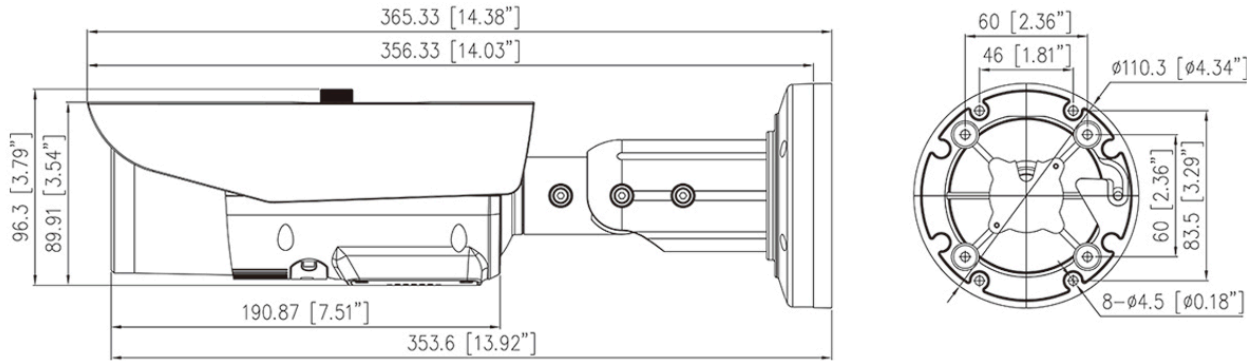

Dimensions (mm)

Accessories

Optional: