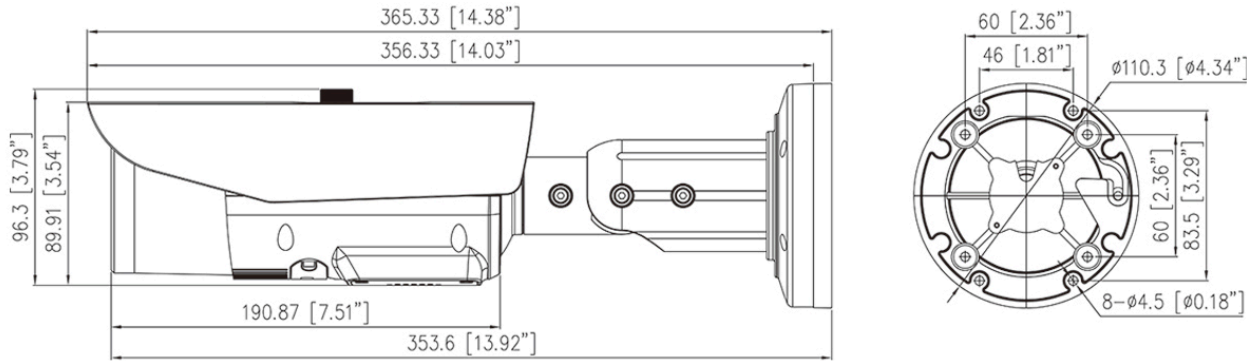

### Interface

Network Interface	1 × Ethernet (10/100 Base-T), RJ-45 connector
Built-in Microphone	Supported
Audio Interface	1ch Input, 1ch Output
Alarm Interface	1ch Input, 1ch Output
SD Card Slot	Built-in microSD card slot, up to 1 TB
Reset Button	Supported

### General

Language	English, Chinese, Traditional Chinese, Polish, Italian, Portuguese, Spanish, Russian, French, Czech, Hungarian, Japanese, Korean. Default: English
Power Supply	12 VDC (-10% to +25%) / PoE (802.3af)
Power Consumption	Basic: Max 2.5 W (IR OFF), Max 6 W (IR ON) Max. (Focus + WDR + Speaker + IR on): 12 W
Operating Temperature	-40°C to 60°C (-40°F to 140°F )
Operating Humidity	Less than 95% RH
Ingress Protection	IP67 (housing), IK10
Certifications	CE-EMC - EN 55032, EN IEC 61000-6-4, EN IEC 61000-3-2, EN 61000-3-3, EN 55035, EN 50130-4 FCC 47 CFR Part 15 Subpart B
Material	Aluminum alloy
Dimensions	φ110.3 × 365.33 mm (φ4.34 × 14.38 inch)
Net Weight	Approx. 1.45 kg (3.2 lb)

## Dimensions (mm)