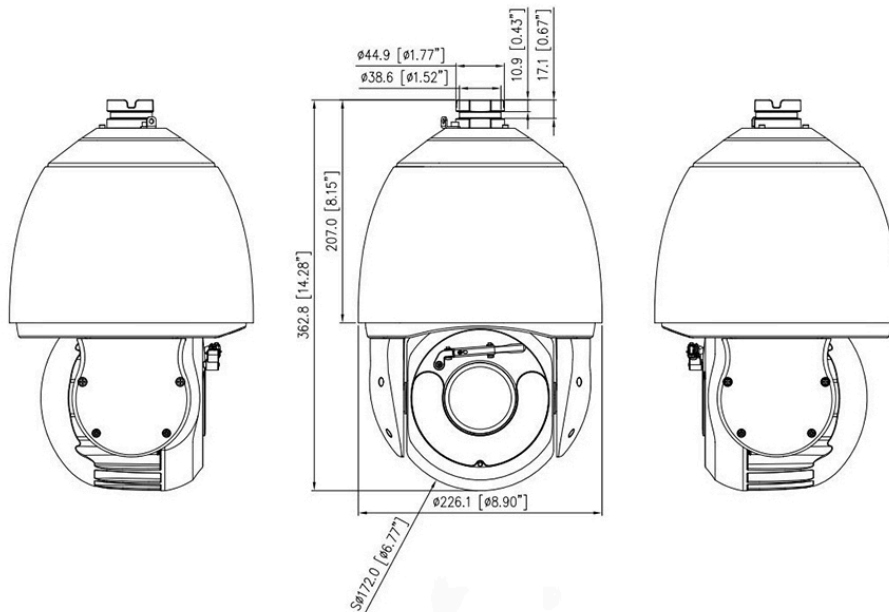

Number of Streams	3 Streams
Resolution	Stream1: 3840×2160, 2592×1520, 2304×1296, 1920×1080, 1280×720 Stream2: D1, VGA, CIF Stream3: VGA, CIF, QVGA
Frame Rate	Up to 25/30fps
Bit Rate Control	CBR/VBR
Bit Rate	Stream1: 200 Kbps to 16 Mbps Stream2: 100 Kbps to 6 Mbps Stream3: 100 Kbps to 3 Mbps
Smart Encoding	Supported
Region of Interest (ROI)	Supported
Audio Compression	G.711 A-law, G.711 $\mu$ -law, RAW_PCM
Audio Bit Rate	64 kbps (G.711), 128 kbps (RAW_PCM)
<b>Image</b>	
Image Adjustment	Brightness, Sharpness, Contrast, Saturation
Scene Mode	Indoor, Outdoor, Mirror
Exposure Mode	Auto, Manual, Shutter priority, Iris priority
White Balance	Auto, Tungsten, Fluorescent, Daylight, Shadow, Manual
Day/Night Setting	Auto, Day mode, Night mode, Timer
Noise Reduction	2D/3D DNR
Image Enhancement	HLC, BLC, Defog, WDR, Anti-shake
Wide Dynamic Range	True WDR (120dB)
Privacy Masking	Support 40 zones, mask color configurable
<b>PTZ</b>	
Pan/Tilt Range	Pan: 0° to 360° endless, Tilt: -10° to +90° (auto-flip)
Pan Speed	Pan speed: 0.1° to 300°/s, preset speed: 300°/s
Tilt Speed	Tilt speed: 0.1° to 300°/s, preset speed: 300°/s
Preset Accuracy	$\leq 0.2^\circ$
Preset	400
Track	6 Track
Scan	12 Scan
Tour	12 Tour (up to 32 presets each tour)
Intelligent Tracking	Supported Object auto tracking (Person/Vehicle)
Power-Off Memory	Supported
3D Positioning	Supported
PTZ Status Display	Supported

Operating Temperature	-40°C to 60°C (-40°F to 140 °F)
Operating Humidity	Less than 95% RH
Ingress Protection	IP66, NEMA 4X (optional)
Wiper	Supported
Certifications	CE-EMC - EN 55032, EN IEC 61000-6-3, EN IEC 61000-3-2, EN 61000-3-3, EN 55035, EN 50130-4 CE-LVD- EN IEC 62368-1 FCC 47 CFR Part 15 Subpart B
Material	Metal
Dimensions	φ226.1 × 362.8 mm (φ8.9 × 14.28 inch)
Net Weight	5.5 kg (12.13 lb)

## Dimensions (mm)