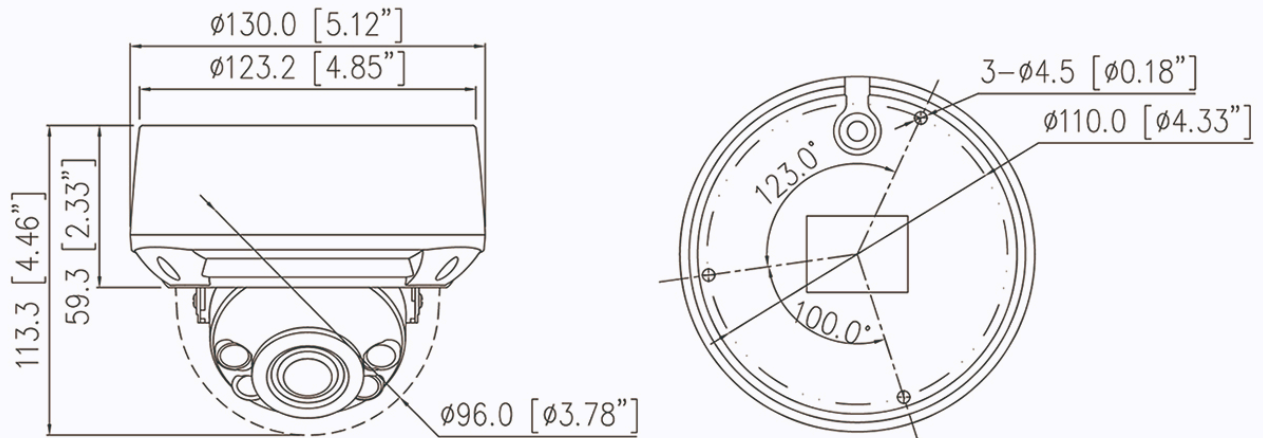

Dimensions (mm)

Accessories

Optional:

SN-CBK657 Junction Box	SN-CBK201 Pendant Cap	SN-CBK402 Ceiling Mount	SN-CBK501 Wall Mount
			Mic Affected
SN-CBK502 Wall Mount	SN-CBK101 Pole Mount	SN-CBK102 Corner Mount	SN-CBK901 Recessed Mount