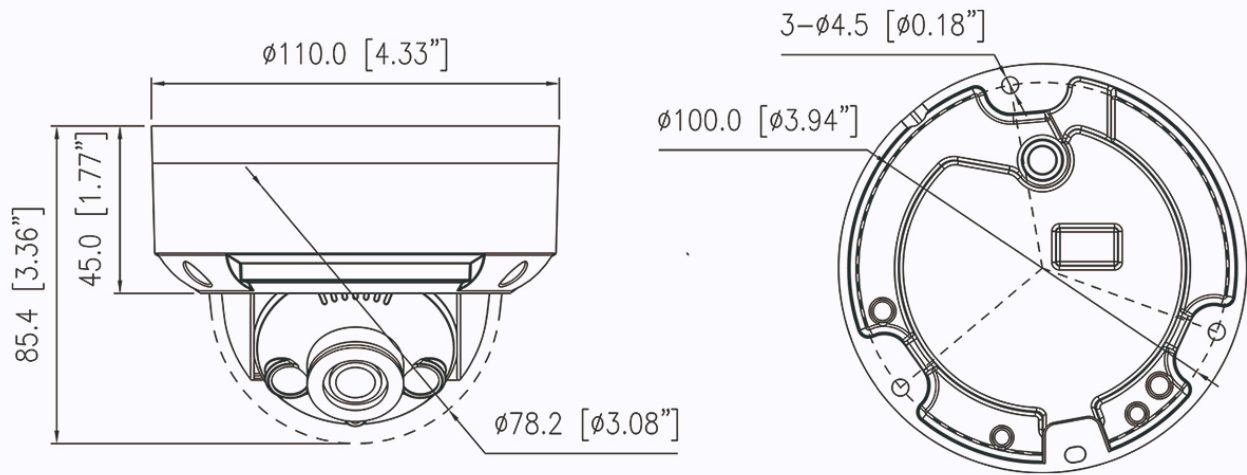

## Key Features

- 1/2.7" progressive scan CMOS
- Max. 5MP(2880 × 1620) @25/30fps resolution
- Supports face, human, and vehicle detection & capture.
- Intelligent analytics: Intrusion, smart motion detection, single line crossing, double line crossing, loitering, wrong-way detection, illegal parking, area people limit, perimeter detection, and people counting.
- True WDR(120dB), 3D DNR, ROI, HLC, BLC, Defog
- Built-in microphone, 1/1 audio in/out, 1/1 alarm in/out
- Built-in SD card slot, up to 1TB microSD card
- Built-in IR and warm LEDs, illumination distance up to 30m
- IP67, IK10-rated housing

## Specifications

Camera	
Image Sensor	1/2.7" Progressive Scan CMOS
Max Resolution	5MP, 2880(H) × 1620(V)
Shutter Speed	1/5 to 1/20,000s
Min Illumination	Color: 0.01 Lux @ (F1.6, AGC ON), B/W: 0.005 Lux @ (F1.6, AGC ON), 0 Lux with illuminator on
Day & Night	Auto (ICR)
Angle Adjustment	Pan: 0° to 335°, Tilt: 0° to 75°, Rotation: 0° to 350°
Lens	
Lens Type	Fixed lens, fixed focal
Focal Length	2.8 mm
Max. Aperture	F1.6
Field of View (FOV)	H: 110.2°, V: 59.6°
Iris	Fixed Iris
Illuminator	
Type	IR LED, Warm light
IR wavelength	850 nm
Distance	IR distance up to 30 m (98.4 ft) Warm light distance up to 20 m (65.6 ft)
Control	IR mode, White mode, Intelligent mode, None
Intelligent Analytics	
AI Multi-Target	- Supports face, human, and vehicle detection & capture. - Supports multiple frame modes: Full Frame, Four-Corner Frame, and Mosaic.
Intelligent Analysis	Intrusion, smart motion detection, single line crossing, double line crossing, loitering, wrong-way detection, illegal parking, area people limit, and perimeter detection - Supports accurate target classification (human/vehicle)
People Counting	Supported
Video & Audio	
Number of Streams	3 Streams
Resolution	Stream1: 2880×1620, 2304×1296, 1920×1080, 1280×720 Stream2: D1, VGA, CIF Stream3: VGA, CIF, QVGA
Frame Rate	Up to 25/30fps
Bit Rate Control	CBR/VBR

## Dimensions (mm)