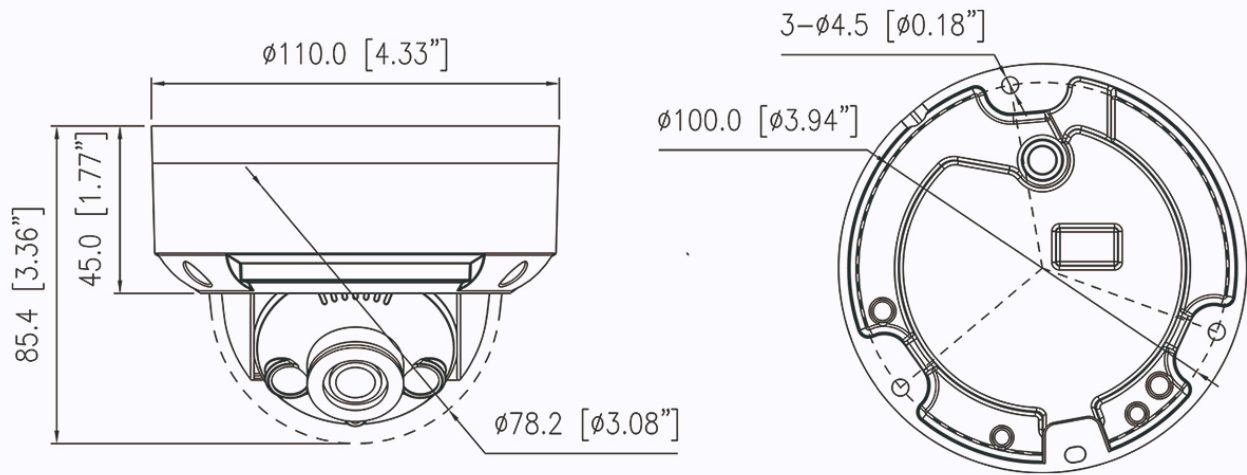

Dimensions (mm)

Accessories

Optional: