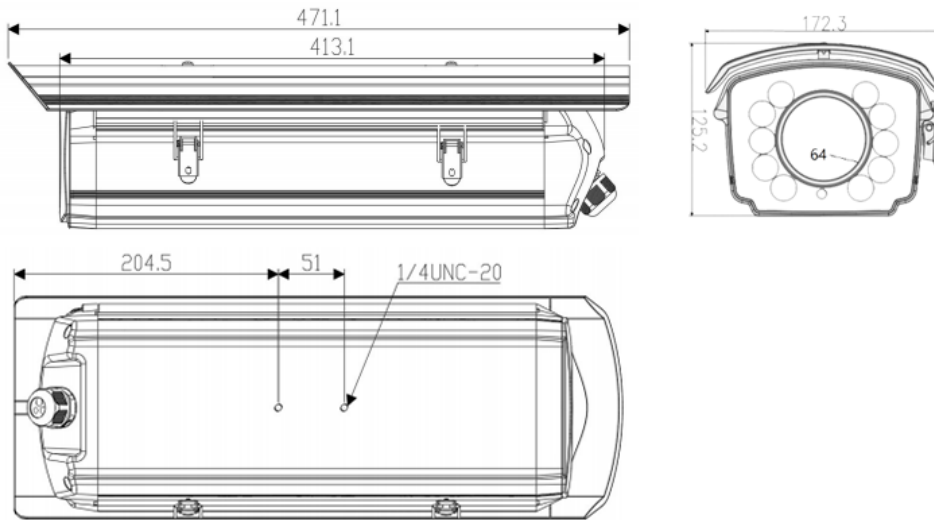

### Specification

Parameters	
Application Model	SN-IPCXXXXHAN
Color	White
Fan	Support
Illumination Type	IR
Wavelength	850 nm
Illumination Distance	≥ 80 m
Illumination Setting (Automatic Control)	1 to 3 Lux on, 2 to 6 Lux off
IR Control	Photosensitive automatic control (default) / Camera control Two optional options
Power Supply	DC12V or PoE+ (802.3at) optional
Power	Max. 30W (IR + fan on)
Working Temperature	-20°C to 60°C (-4°F to 140°F)
Operating Humidity	0% to 90% RH
Ingress Protection	IP66
Window Size	110 × 90 mm (max. support for lenses with an outer diameter of less than 63mm)
Internal Installation Space (L × W × H)	275 × 110 × 90 mm (10.83 × 4.33 × 3.54 inch)
Product Dimensions (L × W × H)	471.1 × 172.3 × 125.2 mm (18.55 × 6.78 × 4.93 inch)
Product Weight	2.4 kg (5.29 lb)

## Dimensions (mm)