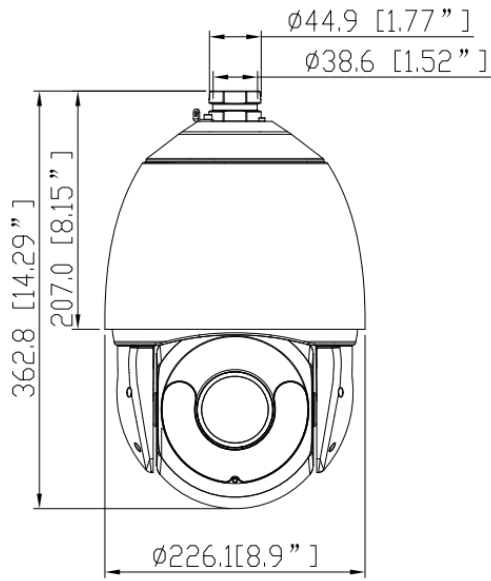

Dimensions (mm)

Accessories

Optional:

SN-BK348A
Ceiling Bracket

SN-BK355
Wall Bracket