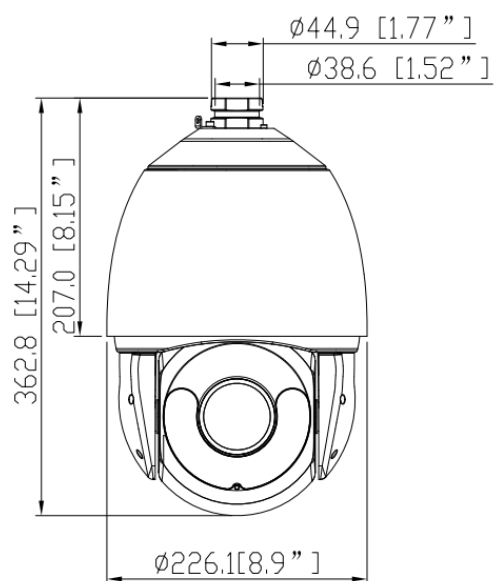

Dimensions (mm)

Accessories

Optional:

SN-BK348A
Ceiling Bracket

SN-BK355
Wall Bracket