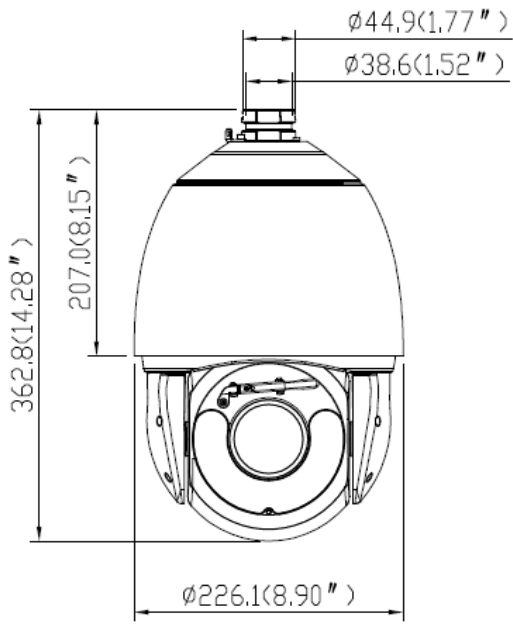

Dimensions (mm)

Accessories

Optional:

SN-BK348A
Ceiling Bracket

SN-BK355
Wall Bracket