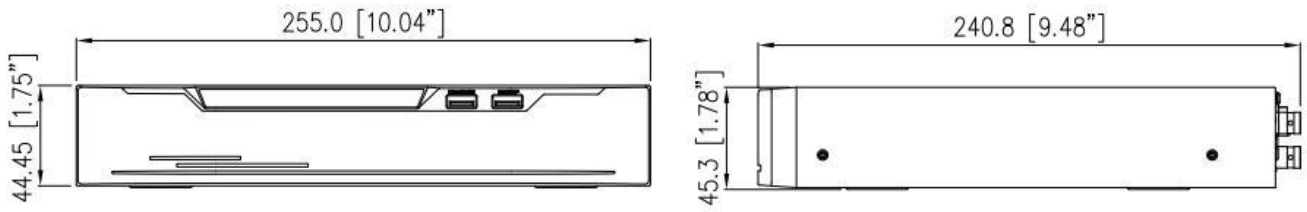

## Specification

Video and Audio	
Analog Video Input	4-ch BNC interface, Supports coaxial control
AHD Input	8MP, 5MP, 4MP, 1080P, 720P
TVI Input	8MP, 5MP, 4MP, 1080P, 720P
CVI Input	8MP, 5MP, 4MP, 1080P, 720P
CVBS Input	PAL/NTSC
IP Video Input	2-ch (only IP up to 6-ch), each channel up to 4MP
HDMI Output	3840 × 2160, 1920 × 1080, 1280 × 1024, 1024 × 768
VGA Output	1920 × 1080, 1280 × 1024, 1024 × 768
CVBS Output	PAL/NTSC
Audio Input	4-ch, RCA
Audio Output	1-ch, RCA
Two-way Talk	-
Perimeter Protection	
Intrusion Detection	4-ch, support accurate detection of human and vehicle
Recording	
Encoding Resolution	4K, 5MP, 4MP, 1080P, 720P, 960H, D1, CIF
Frame Rate	4K @ 7fps, 5MP @ 12fps, 4MP @ 15fps, 1080P @ 30fps, 720P @ 30fps
Video Bit Rate	Main stream: 16 Kbps to 4096 Kbps, Sub stream: 16 Kbps to 1024 Kbps
Dual Stream	Support
Audio Compression	G.711
Playback and Backup	
Recording Mode	Manual, Alarm, Motion detection, Timing
Recording Playback	4/1
Search Mode	Time /Date, Alarm, Picture grid, Event
Backup Mode	USB Device, Network
Network	
Protocols	HTTP, HTTPS, TCP/IP, IPv4, IPv6, UPnP, UDP, RTSP, SMTP, NTP, DNS, DHCP, P2P, IP Filter, DDNS, 802.1X, SNMP

Remote Users	4
Smart Phone	iPhone, iPad, Android
Interoperability	ONVIF, SDK, CGI
<b>Auxiliary Interface</b>	
Network Interface	1 RJ45 10M/100M self-adaptive Ethernet Interface
SATA	1 SATA interfaces, Up to 8TB capacity for each disk
Alarm In/Out	4/1
RS-485	1
USB Interface	3 ports (2 front USB 2.0 port, 1 rear USB 2.0 port)
<b>General</b>	
Power Supply	12 VDC/3A
Power Consumption	Max 15W (without HDD)
Working Temperature	-10 °C to 50 °C (14 °F to 122 °F)
Working Humidity	Less than 90% RH
Dimensions (W×D×H)	255 × 240.8 × 44.45 mm (10.04 × 9.48 × 1.75 inch)
Net Weight	0.9 kg (1.98 lb)

## Dimensions (mm)