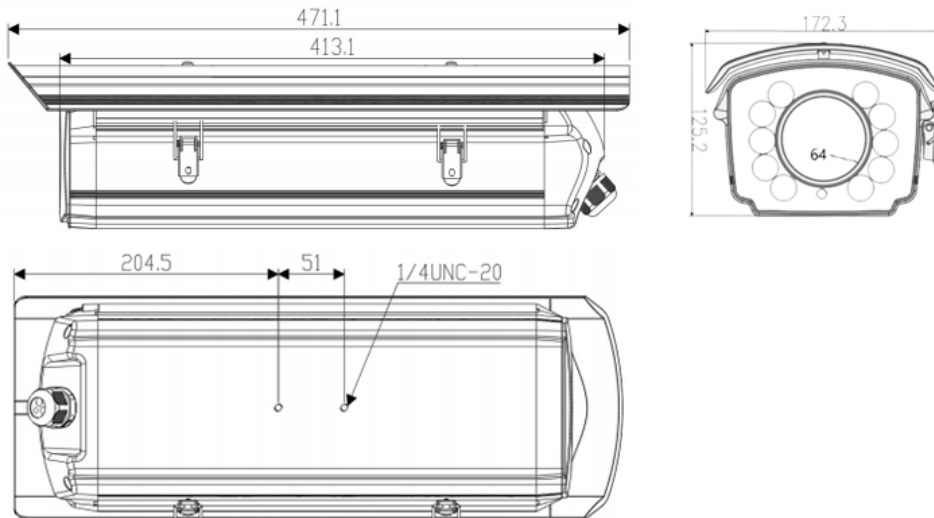

### Specification

Parameters	
Application Model	SN-IPCXXXHAN
Color	White
Fan	On: 45°C ± 3°C (113°F ± 37.4°F), Off: 30°C ± 3°C (86°F ± 37.4°F) When the heater is turned on, the fan turns on simultaneously
Heater	On: 10°C ± 3°C (50°F ± 37.4°F), Off: 20°C ± 3°C (68°F ± 37.4°F)
Illumination Type	IR
Wavelength	850 nm
Illumination Distance	≥ 80 m
Illumination Setting (Automatic Control)	1 to 3 Lux on, 2 to 6 Lux off
IR Control	Photosensitive automatic control (default) / Camera control Two optional options
Power Supply	DC12V or PoE++ (802.3bt) optional
Power	Max. 36W (IR + fan + heater on)
Working Temperature	-25°C to 60°C (-13°F to 140°F)
Operating Humidity	0% to 95% RH
Ingress Protection	IP66
Window Size	110 × 90 mm (max. support for lenses with an outer diameter of less than 63mm)
Internal Installation Space (L × W × H)	275 × 110 × 90 mm (10.83 × 4.33 × 3.54 inch)
Product Dimensions (L × W × H)	471.1 × 172.3 × 125.2 mm (18.55 × 6.78 × 4.93 inch)
Product Weight	About 2.4 kg (5.29 lb)

## Dimensions (mm)